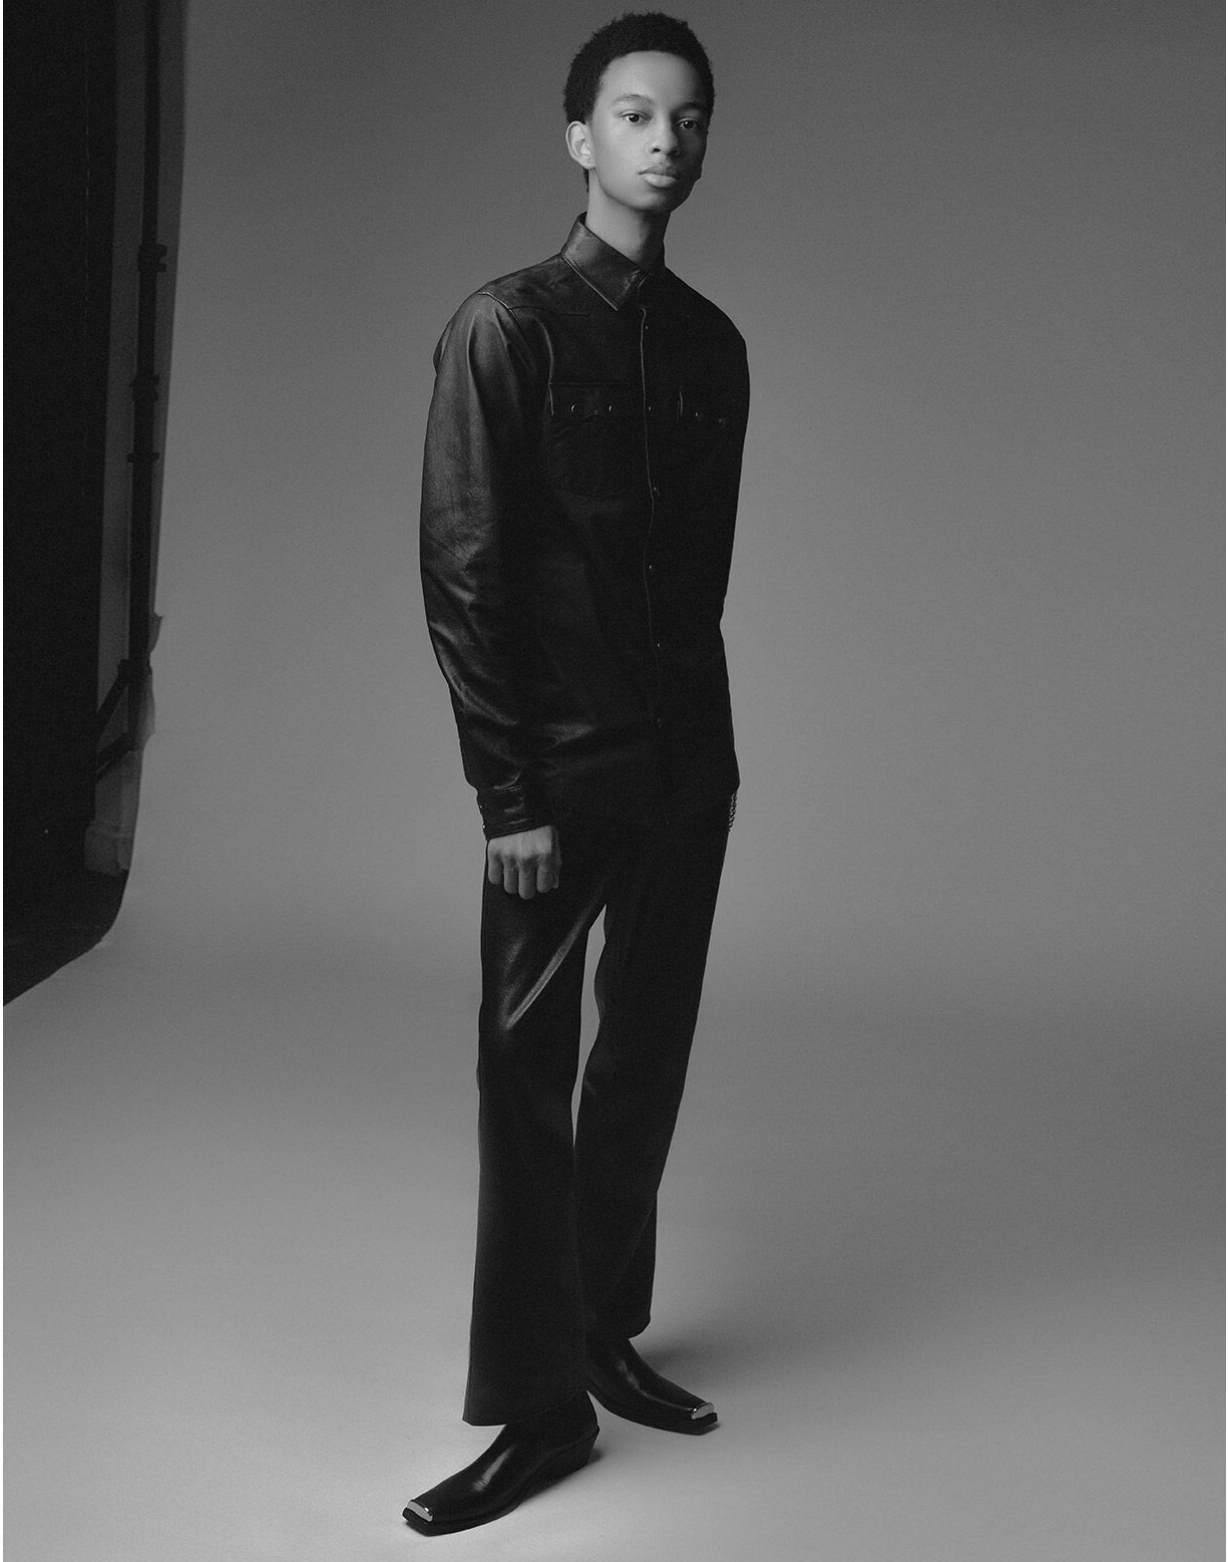

RAHEEM ROGERS

height 185 cm · bust 90 cm · waist 73 cm · hips 90 cm · suit 48
shoes size 43.5 · hair black · eyes brown